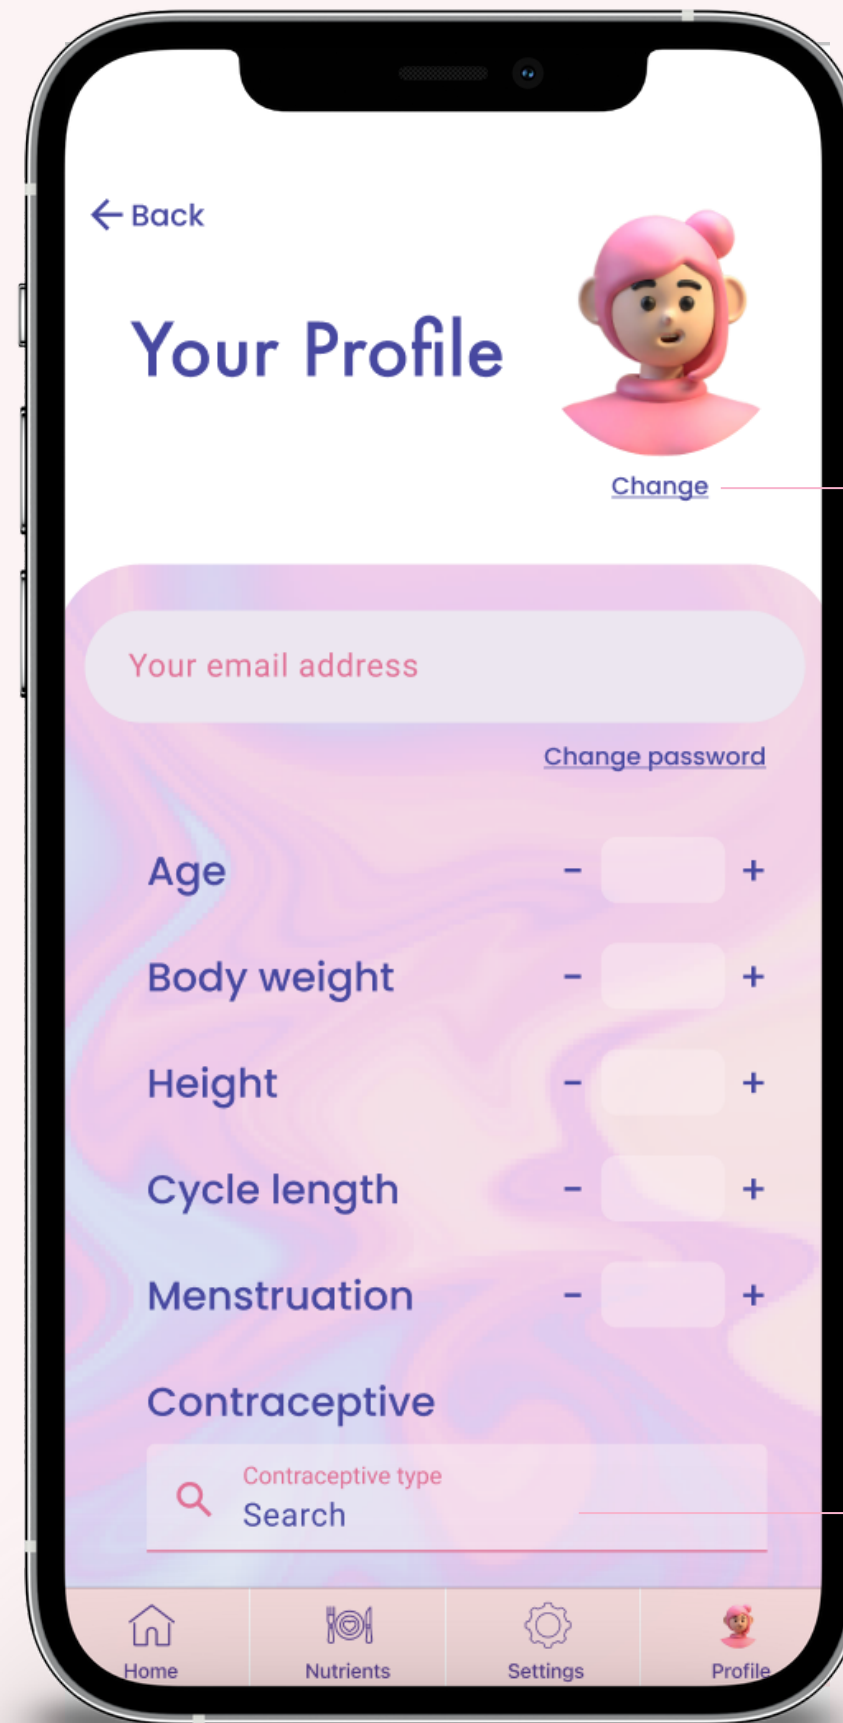

Notice

- 01 This product concept was created in the course of a lecture of my studies. It was created in a team consisting of 4 people.
- 02 The logo was created by Judith Rogalsky.
- 03 All of the screens portrayed in this presentation were created by me.

Check your Nutrients

You can see what nutrients can help your athletic performance.

01 Search for nutrients, to see in what phase they are most important.

02 Short description of the nutrient and where to find it.

03 Menu to easily navigate through the app.

It's all about **YOU**

Create your own profile to get many personalized tips.

01

02 Option to choose your contraceptive. YUMI will adjust your tips if you're using hormonal birth control.